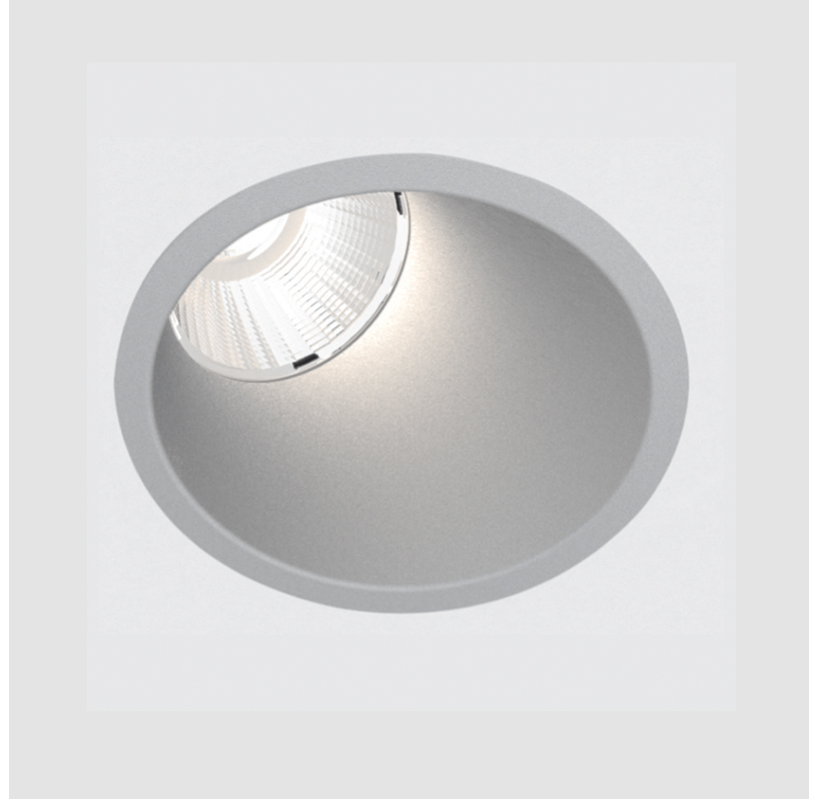

GENERAL

Series: Invader Wallwash
Brand: Prolicht
Division: Architectural
Mounting Type: Recessed
Mounting Location: Ceiling
Subcategory: Downlight

PHYSICAL

Shape: Round
Diameter (mm): 85
Diameter (in): 3 3/8
Height (mm): 111
Height (in): 4 3/8
Ceiling Thickness (mm): 5 - 30
Ceiling Thickness (in): 1/16 - 1 3/16
Min. Recessing Depth (mm): 120
Min. Recessing Depth (in): 4 3/4
Light Distribution: Downlight
Weight (kg): 0.351
Weight (lbs): 0.774
Fixture Finish: SSR / BKV / CWI / CRY / HAB / UFT / ITA / RUA / FTG / MYG / LOD / PUS / FRO / FUP / KIA / POP / BLS / SPG / MEY / GOH / GUM / CHC / COM / ABZ / JAG / OBR / MOS / ROR
Fixture Material: Aluminum
Cut-out Measurements: D - 80mm / 3 1/8"

ELECTRICAL

Lamp Type: LED (Zhaga Standard)
Input Wattage (W): 14.3
Total Output Wattage (W): 13
Dimming: Tri-Mode (Non-Dimming and Phase Dimming (120Vac only) and 0-10V Dimming)
Driver Included: No
Driver Location: Recessed Housing
Driver Type: Constant Current - Universal
Housing: See components
Input Voltage (V): 120 - 277
Constant Current (MA): 350

LED

Number of LEDs: 1
Color Temperature (°K): 2700 / 3000 / 3500 / 4000
Max. Delivered Lumen (lm): 970 / 1000 / 1058 / 1080
Nominal Lumen (lm): 1304 / 1352 / 1421 / 1450
CRI: >90 CRI
Lamp Life (hrs): 50000

OPTICAL

Reflector: 20 / 40 / 60
Adjustability: Fixed

RATINGS AND CERTIFICATIONS

Certified By: Certified for North American Standards
IP rating: IP20