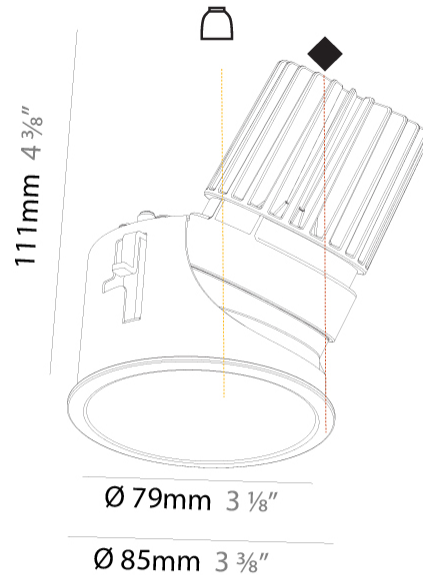

GENERAL

Series: Invader Wallwash
Brand: Prolicht
Division: Architectural
Mounting Type: Recessed
Mounting Location: Ceiling
Subcategory: Downlight

PHYSICAL

Shape: Round
Diameter (mm): 85
Diameter (in): 3 3/8
Height (mm): 111
Height (in): 4 3/8
Ceiling Thickness (mm): 5 - 30
Ceiling Thickness (in): 1/16 - 1 3/16
Min. Recessing Depth (mm): 120
Min. Recessing Depth (in): 4 3/4
Light Distribution: Downlight
Weight (kg): 0.351
Weight (lbs): 0.774
Fixture Finish: SSR / BKV / CWI / CRY / HAB / UFT / ITA / RUA / FTG / MYG / LOD / PUS / FRO / FUP / KIA / POP / BLS / SPG / MEY / GOH / GUM / CHC / COM / ABZ / JAG / OBR / MOS / ROR
Fixture Material: Aluminum
Cut-out Measurements: D - 80mm / 3 1/8"

ELECTRICAL

Lamp Type: LED (Zhaga Standard)
Input Wattage (W): 14.3
Total Output Wattage (W): 13
Dimming: Tri-Mode (Non-Dimming and Phase Dimming (120Vac only) and 0-10V Dimming)
Driver Included: No
Driver Location: Recessed Housing
Driver Type: Constant Current - Universal
Housing: See components
Input Voltage (V): 120 - 277
Constant Current (MA): 350

LED

Number of LEDs: 1
Color Temperature (°K): 2700 / 3000 / 3500 / 4000
Max. Delivered Lumen (lm): 970 / 1000 / 1058 / 1080
Nominal Lumen (lm): 1304 / 1352 / 1421 / 1450
CRI: >90 CRI
Lamp Life (hrs): 50000

OPTICAL

Reflector: 20 / 40 / 60
Adjustability: Fixed

RATINGS AND CERTIFICATIONS

Certified By: Certified for North American Standards
IP rating: IP20