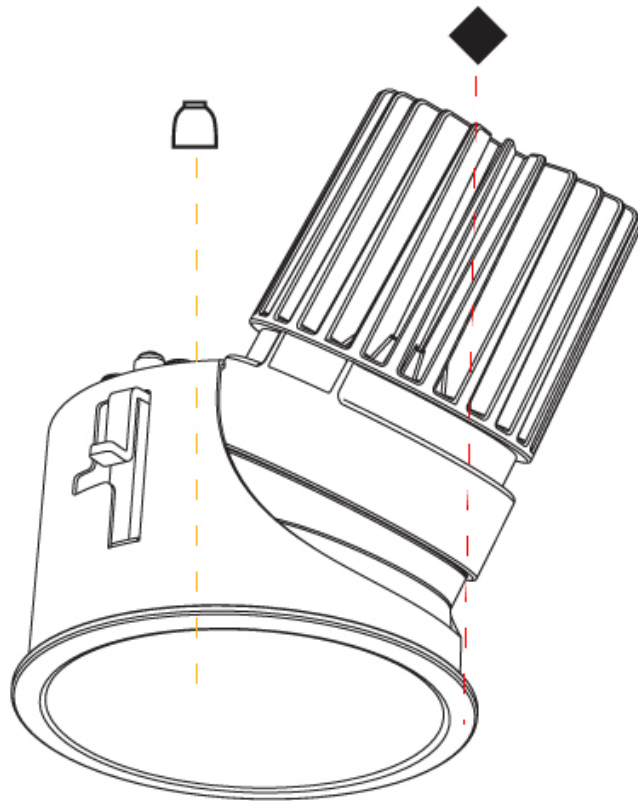

INVADER WALLWASH RECESSED

A35608-

PROJECT	_____
TYPE	_____
SPECIFIER	_____
QUANTITY	_____
DATE	_____

A