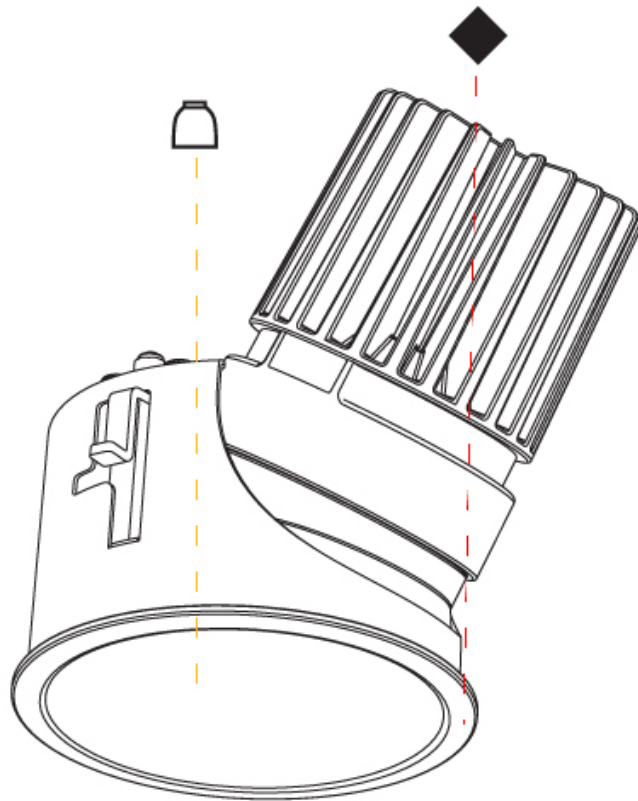

INVADER WALLWASH RECESSED

A35609-

PROJECT	_____
TYPE	_____
SPECIFIER	_____
QUANTITY	_____
DATE	_____

A