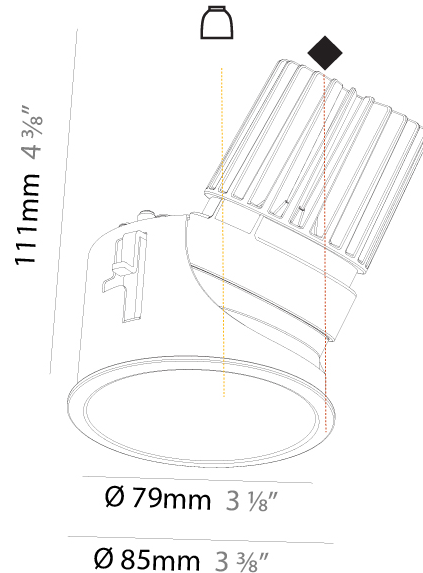

GENERAL

Series: Invader Wallwash
Brand: Prolicht
Division: Architectural
Mounting Type: Recessed
Mounting Location: Ceiling
Subcategory: Wallwash

PHYSICAL

Shape: Round
Diameter (mm): 85
Diameter (in): 3 3/8
Height (mm): 111
Height (in): 4 3/8
Min. Recessing Depth (mm): 120
Min. Recessing Depth (in): 4 3/4
Light Distribution: Downlight
Weight (kg): 0.363
Weight (lbs): 0.8
Fixture Finish: SSR / BKV / CWI / CRY / HAB / UFT / ITA / RUA / FTG / MYG / LOD / PUS / FRO / FUP / KIA / POP / BLS / SPG / MEY / GOH / GUM / CHC / COM / ABZ / JAG / OBR / MOS / ROR
Fixture Material: Aluminum
Cut-out Measurements: D - 80mm / 3 1/8"

ELECTRICAL

Lamp Type: LED (Zhaga Standard)
Input Wattage (W): 13.8
Total Output Wattage (W): 12.5
Dimming: Tri-Mode (Non-Dimming and Phase Dimming (120Vac only) and 0-10V Dimming)
Driver Included: No
Driver Location: Recessed Housing
Driver Type: Constant Current - Universal
Housing: See components
Input Voltage (V): 120 - 277
Constant Current (MA): 350

LED

Number of LEDs: 1
Color Temperature (°K): 2700 / 3000 / 3500 / 4000
Max. Delivered Lumen (lm): 1048 / 1096 / 1126 / 1159
CRI: >90 CRI
Lamp Life (hrs): 50000

OPTICAL

RATINGS AND CERTIFICATIONS

Certified By: Certified for North American Standards
IP rating: IP65

PROJECT
TYPE
SPECIFIER
QUANTITY
DATE